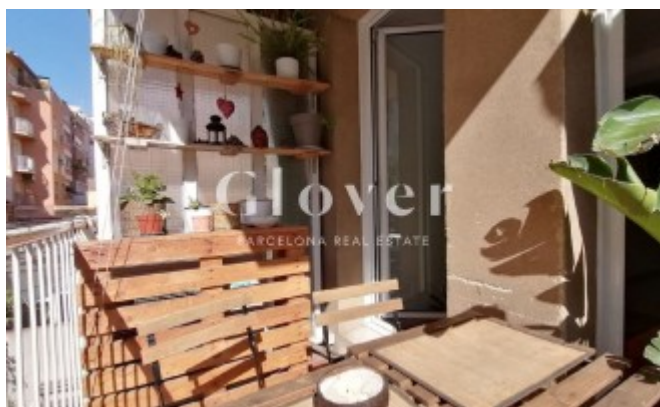

Map:

<https://www.google.com/maps/@41.4037,2.13578,16z?hl=en>

Link:

<https://www.gloverbarcelona.com/en/properties/barcelona-sarria-sant-gervasi-apartment-rent-next-placa-camp-577>